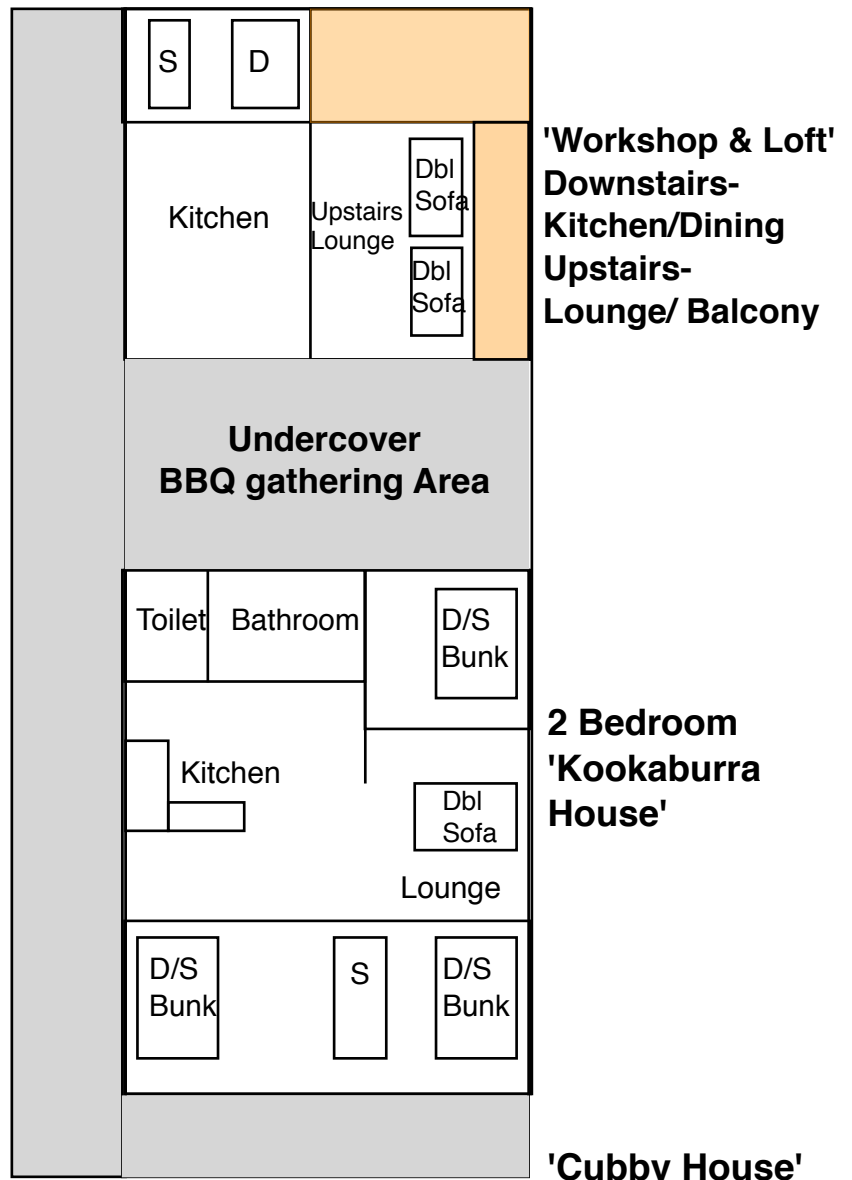

# FLOOR PLAN

### BEDDING SET-UP

#### The Loft

#### 'Toilet/ Shower Block' Laundry Facilities

- Undercover Area/ Verandah

- Balcony

D/S Bunk- Double bed on bottom  
Single on top

Note: Distance between buildings is not to scale